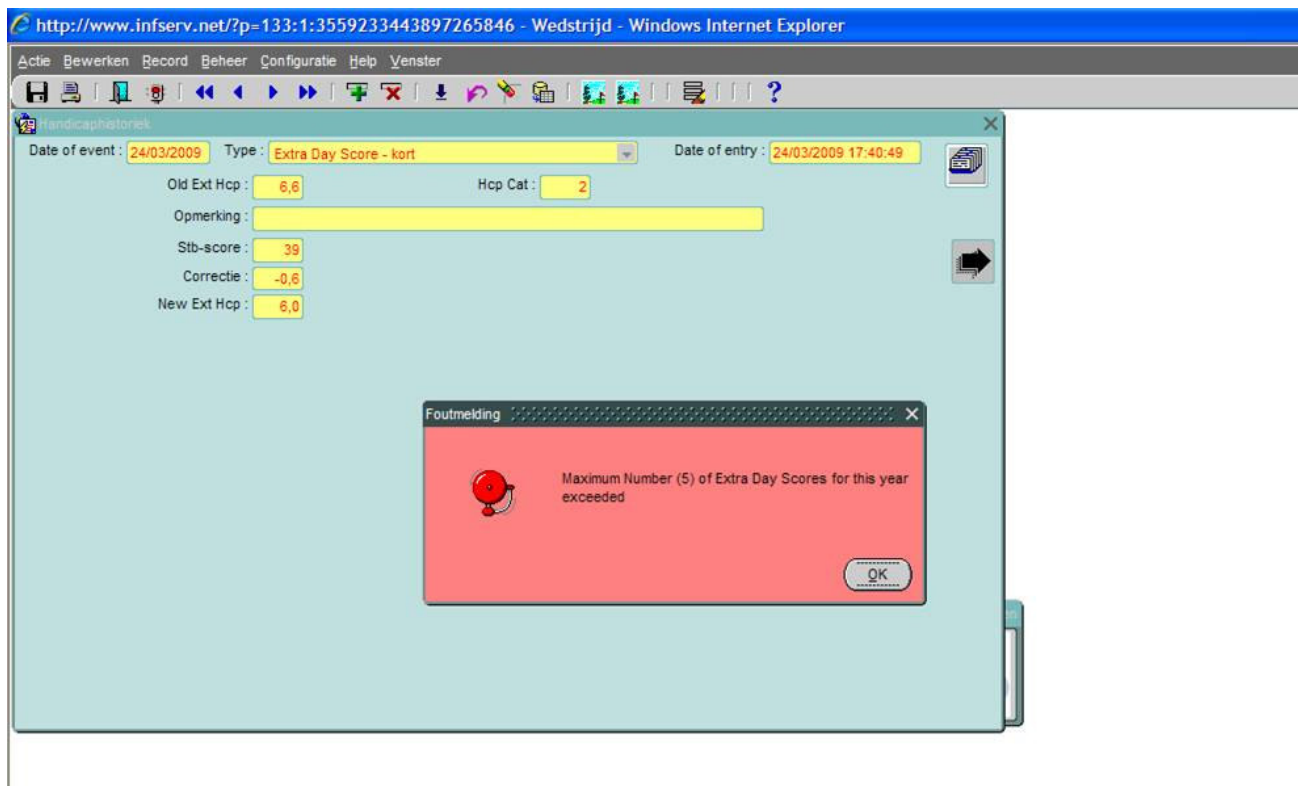

Een Extra Day Score is niet toegelaten voor handicaps uit Categorie 1