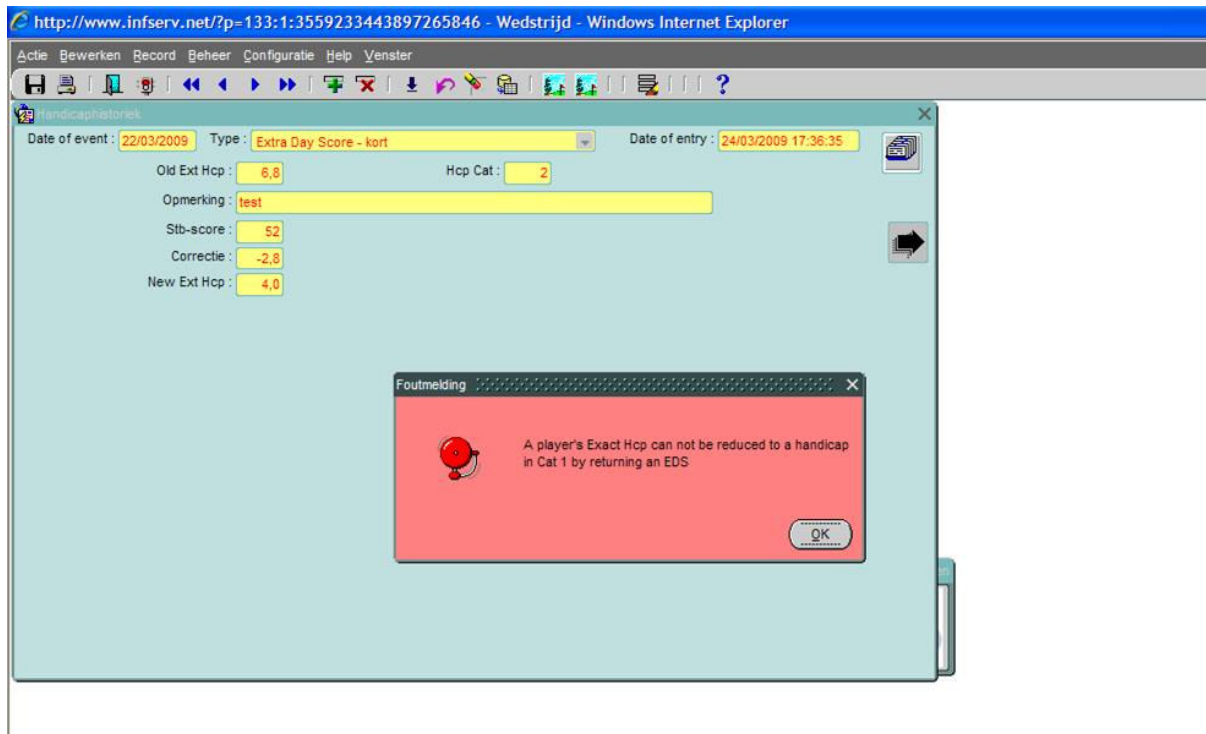

De handicap van een speler kan niet verlaagd worden naar een handicap van Cat 1 door middel van een Extra Day Score (EDS) aanpassing.

Per jaar kunnen maximum 5 Extra Day Scores ingegeven worden.